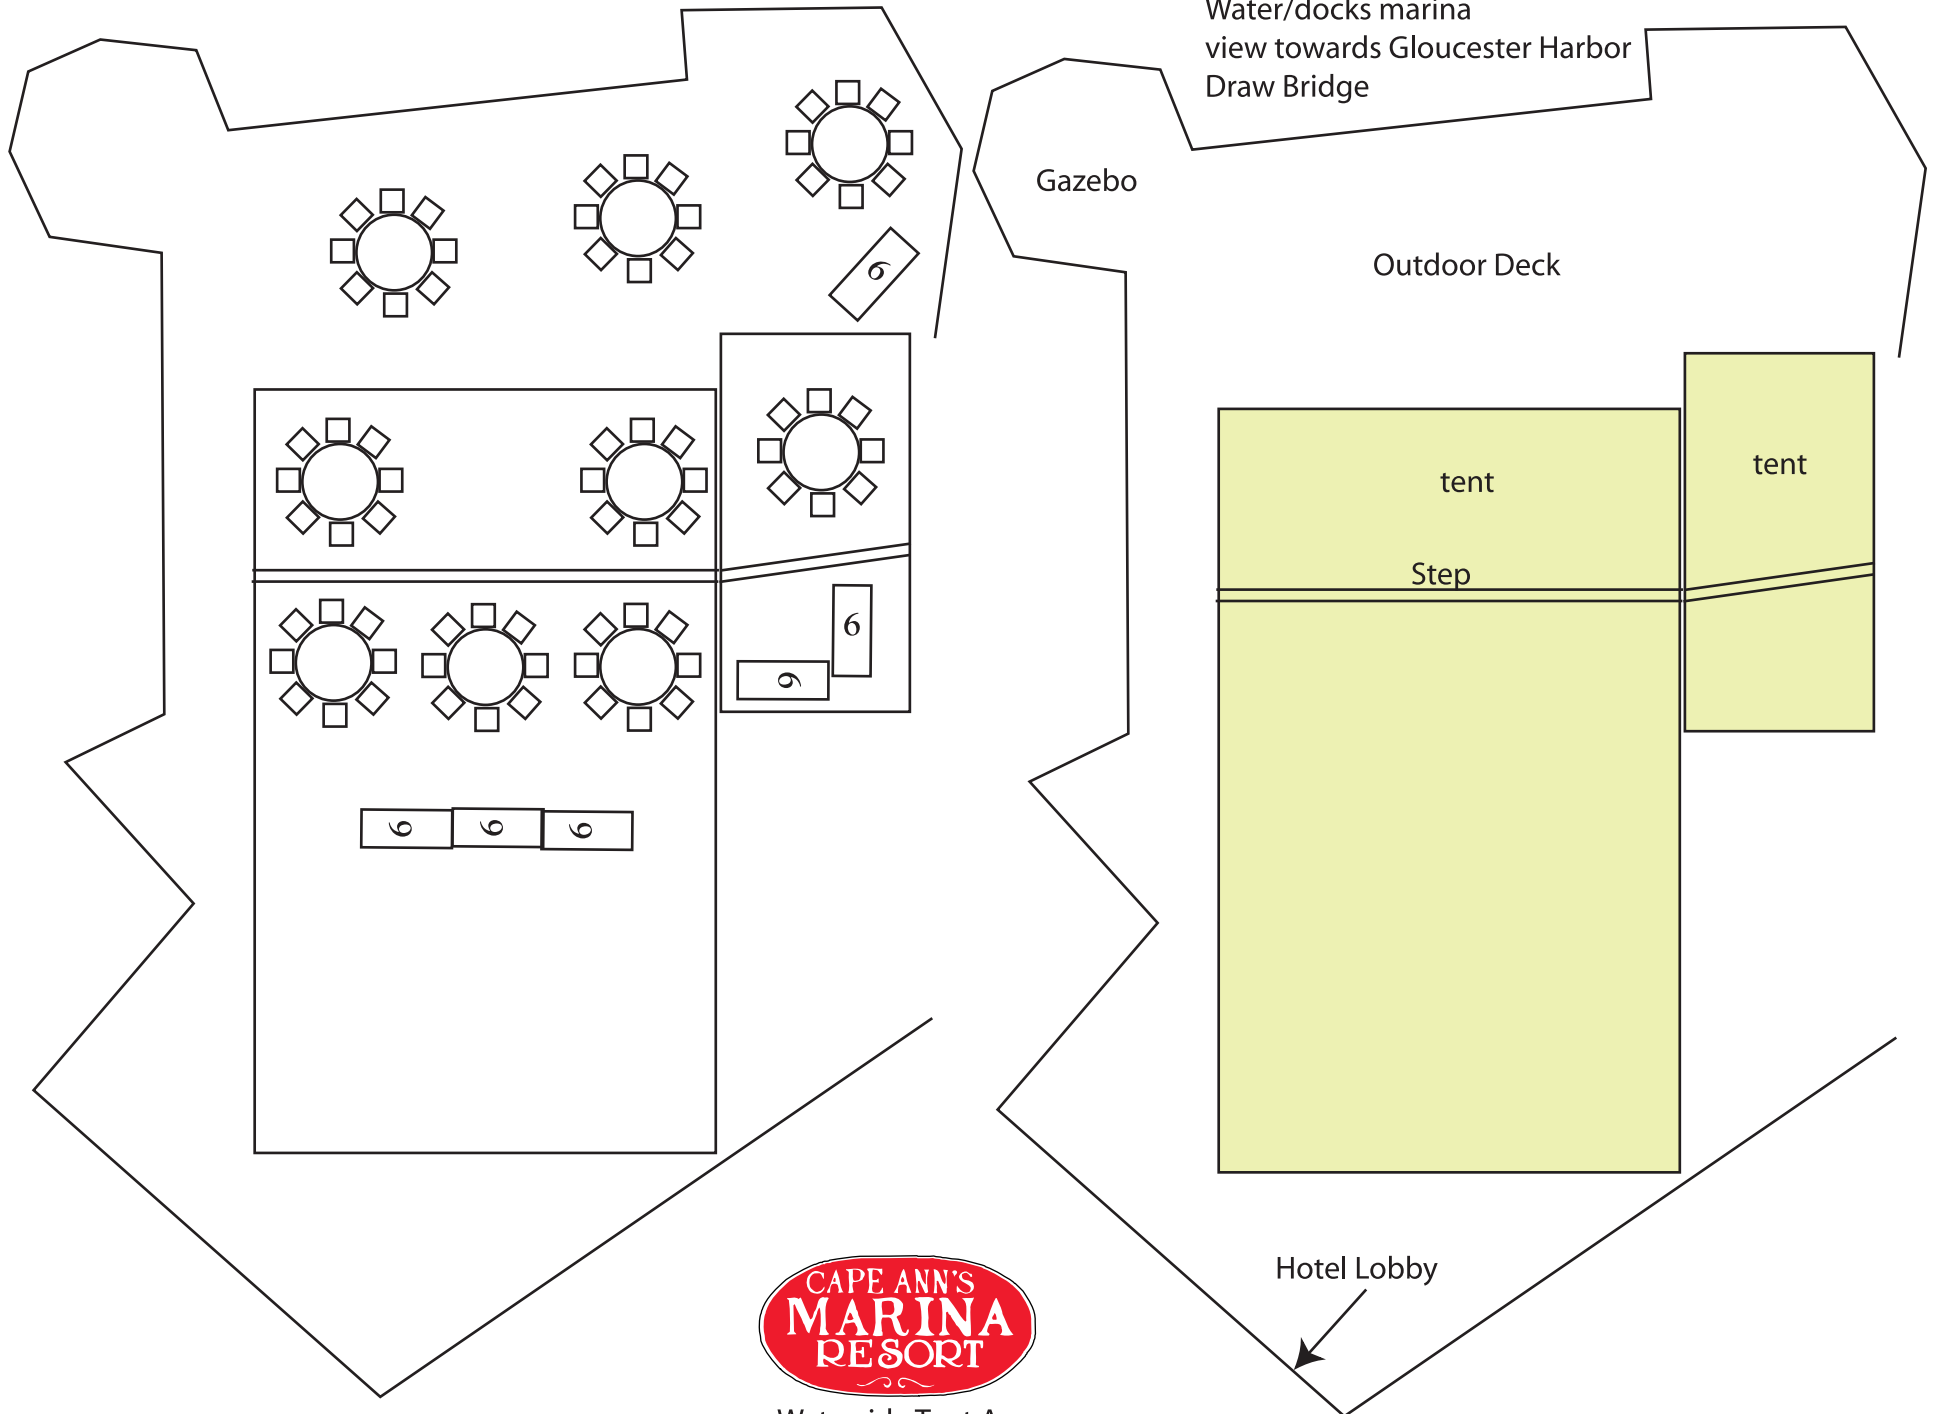

Floor Plan for 48 people

Water/docks marina
view towards Gloucester Harbor
Draw Bridge

Gazebo

Outdoor Deck

tent

tent

Step

Hotel Lobby

Waterside Tent Area